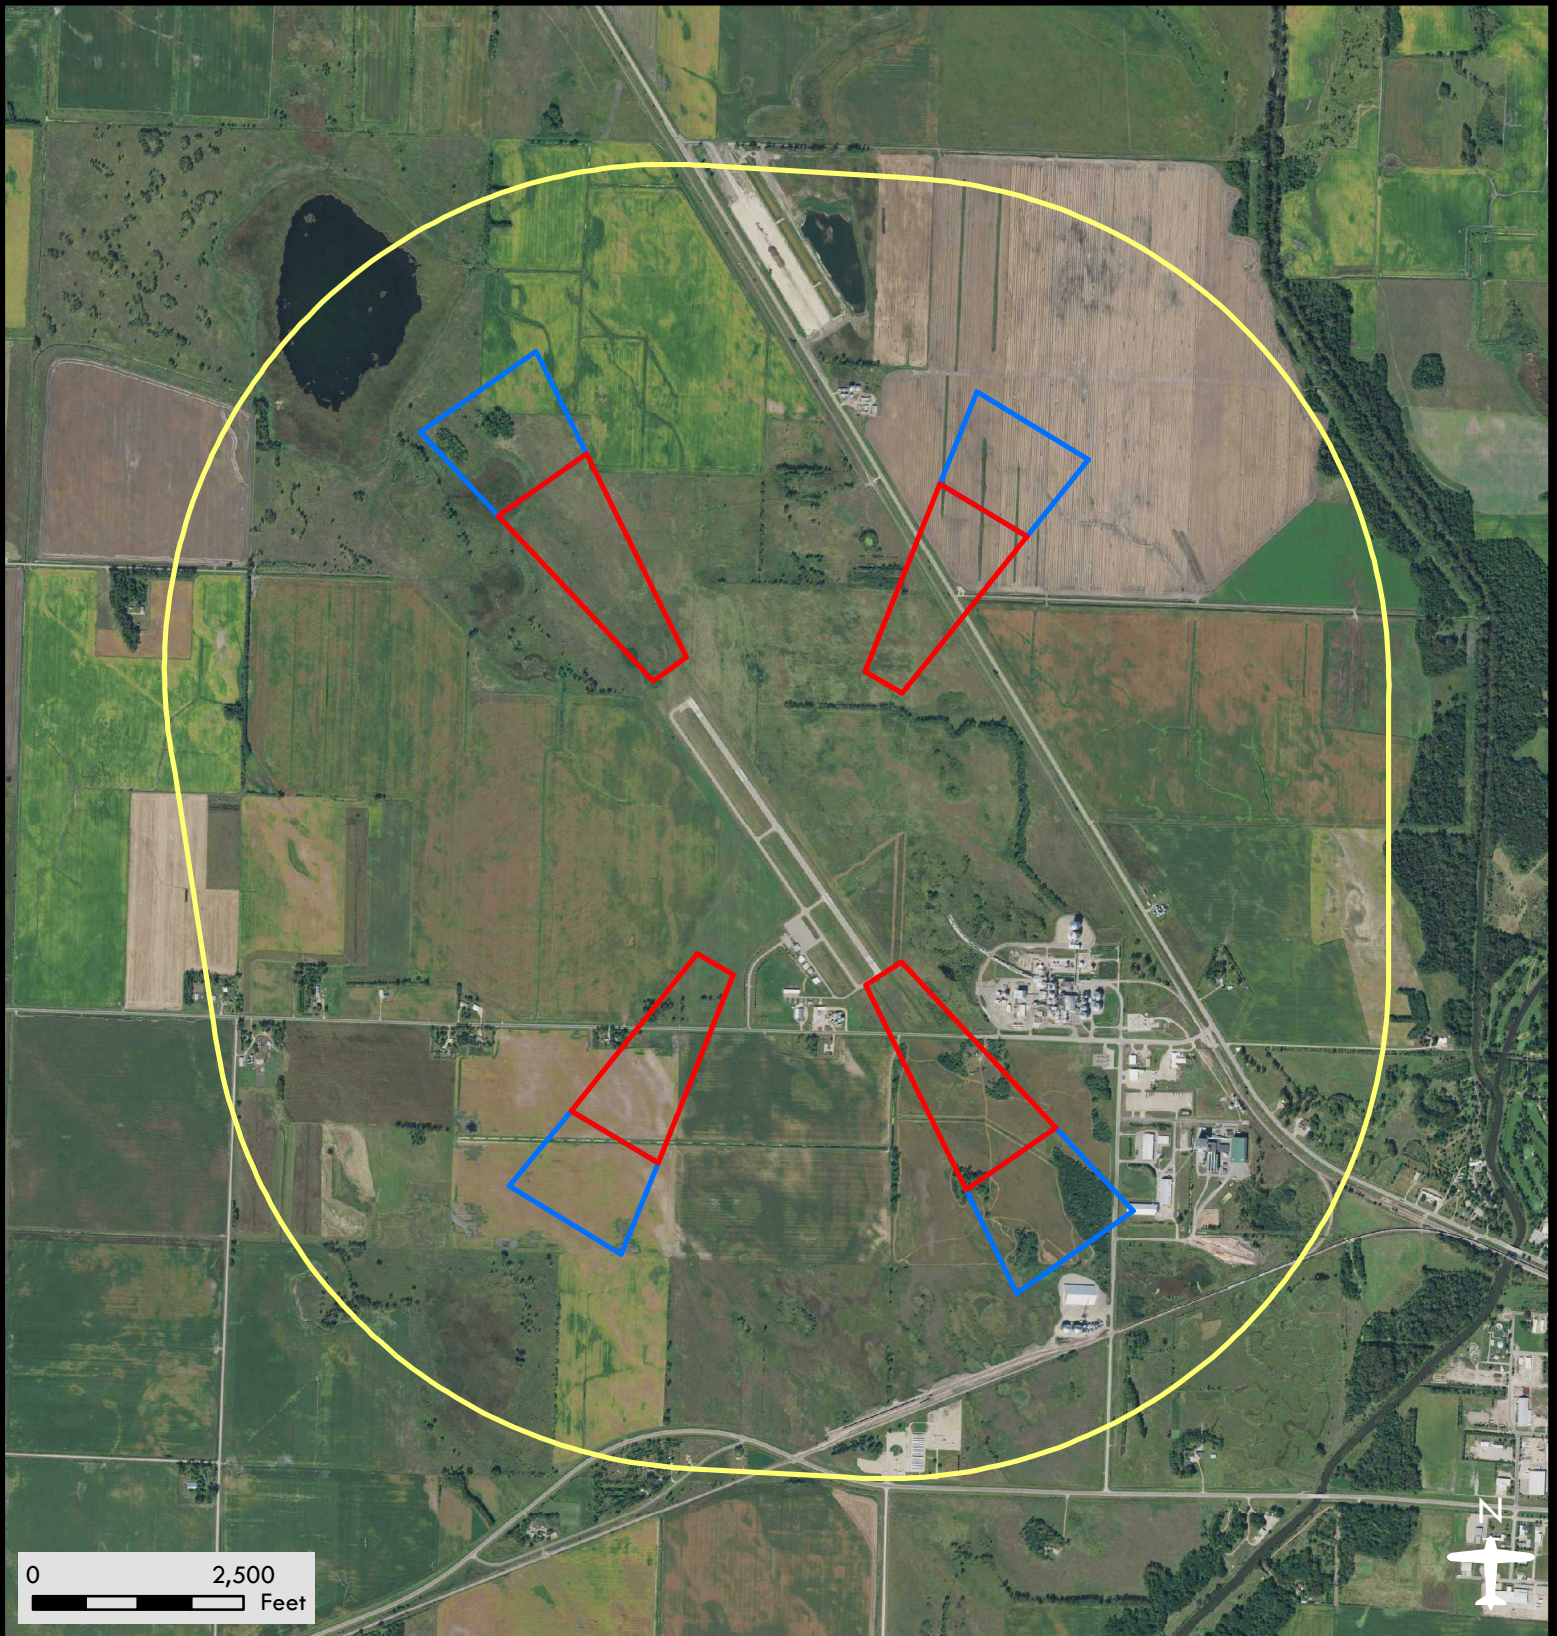

Benson Municipal Airport - Veterans Field

Airport Safety Zones

Date: 08/08/2018

Legend

-  Zone A
-  Zone B
-  Zone C

DISCLAIMER: This is not an official zoning map. To view the official map and ordinance for this airport, please visit the Airport Zoning Information Warehouse at <https://www.dot.state.mn.us/aero/planning/zoning-warehouse.html>. The State of Minnesota makes no representations or warranties expressed or implied, with respect to the reuse of the data provided herewith regardless of its format or the means of its transmission. There is no guarantee or representation to the user as to the accuracy, currency, suitability, or reliability of this data for any purpose. The user accepts the data "as is." The State of Minnesota assumes no responsibility for loss or damage incurred as a result of any user's reliance on this data. All maps and other material provided herein are protected by copyright. Permission is granted to copy and use the materials herein.